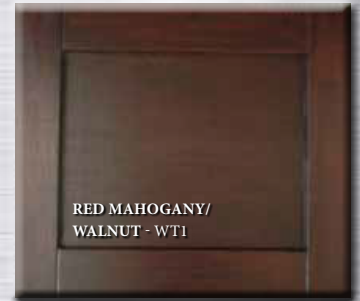

WOODTONES

www.garagedoorwoodtone.com

*The beauty of wood.
The durability of steel.*

1st United Door adds the natural beauty, warmth and color of wood giving your garage door and home greater curb appeal and value. The look of a solid wood door with the low-maintenance durability of steel.

*Distinctive hues with
an elegant presence*

Note: Color will vary according to application technique and steel.

RED MAHOGANY/
WALNUT - WT1

DARK WALNUT/
WALNUT - WT2

DARK WALNUT/
MAPLE - WT3

SPANISH OAK/
WALNUT - WT4