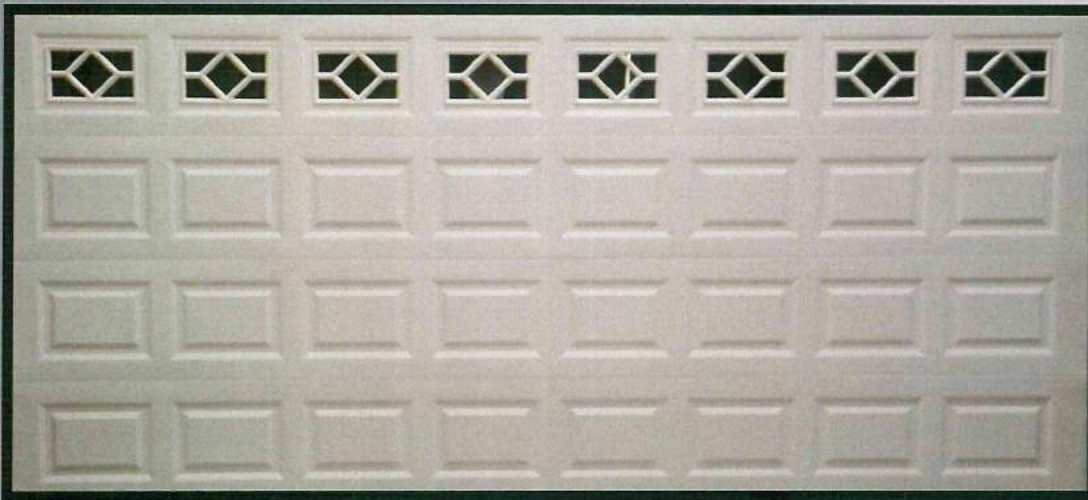

**GARAGE DOOR
SPECIALISTS**

6000 SERIES

PREMIUM 2" STEELBACK INSULATED GARAGE DOORS

SHORT PANEL

LONG PANEL

LONG PANEL

6252 LONG PANEL STEEL BACK W/MISSION WINDOWS

PREMIUM
STEELBACK

2" SANDWICH
INSULATED

TOP OF THE LINE!

2" Thick thermally efficient steel sandwich insulated model, exceptional beauty and durability. Pressure bonded and environmentally safe polystyrene insulation is sandwiched between 2 hot dipped galvanized pre-painted steel door skins. To make this rigid insulated sandwich more durable, more reliable and energy efficient. This model is a best buy. The clean white appearance will brighten the inside of your garage day after day. R-Value10

SHORT PANEL

6251 SHORT PANEL STEEL BACK W/DIAMOND WINDOWS

SPECIFICATIONS:

- Wood-grain textured raised panel.
- 25 gauge hot dipped galvanized steel.
- Baked on prime and finish coats in either white, almond, brown or sandstone
- End stiles from hot dipped galvanized steel, with baked-on prime and finish coats.
- Insulated with 2" polystyrene, bonded to flush wood-grain texture backsheet.

AVAILABLE IN:

- Woodgrain Texture
- Optional Smooth

Woodgrain Texture

Shown in White

Smooth Finish

Shown in Almond

DESIGNER LITES

DOUBLE WIDE/SHORT PANELS