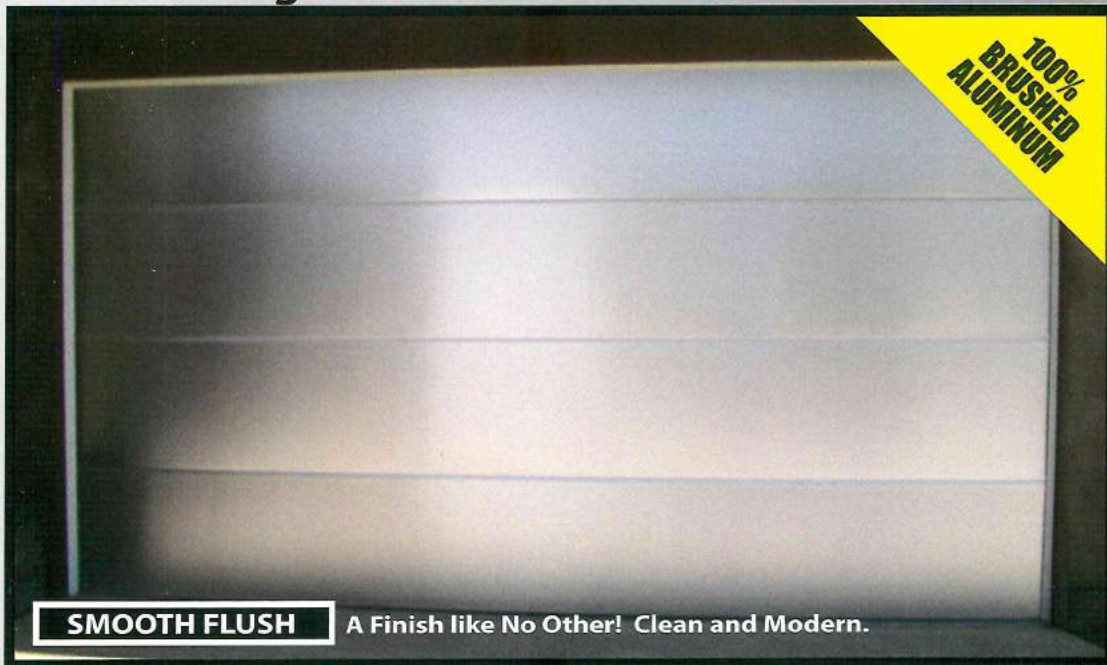

2" SANDWICH
INSULATED

TOP OF THE LINE!

2" Thick thermally efficient steel sandwich insulated model, exceptional beauty and durability. Pressure bonded and environmentally safe polystyrene insulation is sandwiched between 2 hot dipped galvanized pre-painted steel door skins. To make this rigid insulated sandwich more durable, more reliable and energy efficient. This model is a best buy. The clean white appearance will brighten the inside of your garage day after day. R-Value10

SHORT PANEL

6251 SHORT PANEL STEEL BACK W/DIAMOND WINDOWS

SPECIFICATIONS:

- Wood-grain textured raised panel.
- 25 gauge hot dipped galvanized steel.
- Baked on prime and finish coats in either white, almond, brown or sandstone
- End stiles from hot dipped galvanized steel, with baked-on prime and finish coats.
- Insulated with 2" polystyrene, bonded to flush wood-grain texture backsheet.

AVAILABLE COLORS

WHITE

SANDSTONE

ALMOND

BROWN

FLUSH STEELBACK

24 ga Smooth Flush Steelback

22 ga Clear Anodized Brushed Aluminum