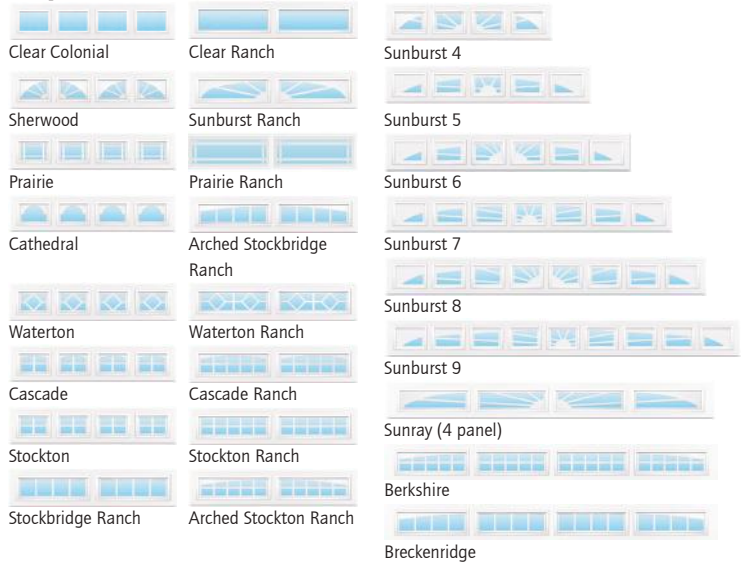

Colors

Solid Color Options

Painted Woodtone Color Options

Optional Post Paint Finish

 Raynor's ColorWave™ features Sherwin-Williams® next generation post paint system for your garage door. With 1,500 colors to choose from, home and business owners can couple this elite paint system with state of the art Raynor manufacturing to craft the perfect look for their home or project.

The swatches shown on monitors and printed materials may vary from the actual color. For a true representation of the color, visit your local Raynor Dealer.

Glass Options

Magnetic Hardware

Raynor's many window and decorative hardware options add the finishing touches to your BuildMark® door. These small details customize the door to your home and increase curb appeal.

Hardware

6-years to the original purchaser

Springs

3-years to the original purchaser

** Limited Warranty: Visit www.raynor.com/products for complete Limited Warranty details

Panel Options

Heights: 6'6" through 10' in 3" increments
Widths: 6' through 20' in 1" increments

Raised Colonial

Raised Ranch

Recessed Colonial Grooved

Flush

Window Options

Snap-In Inserts

Exclusively Distributed by: